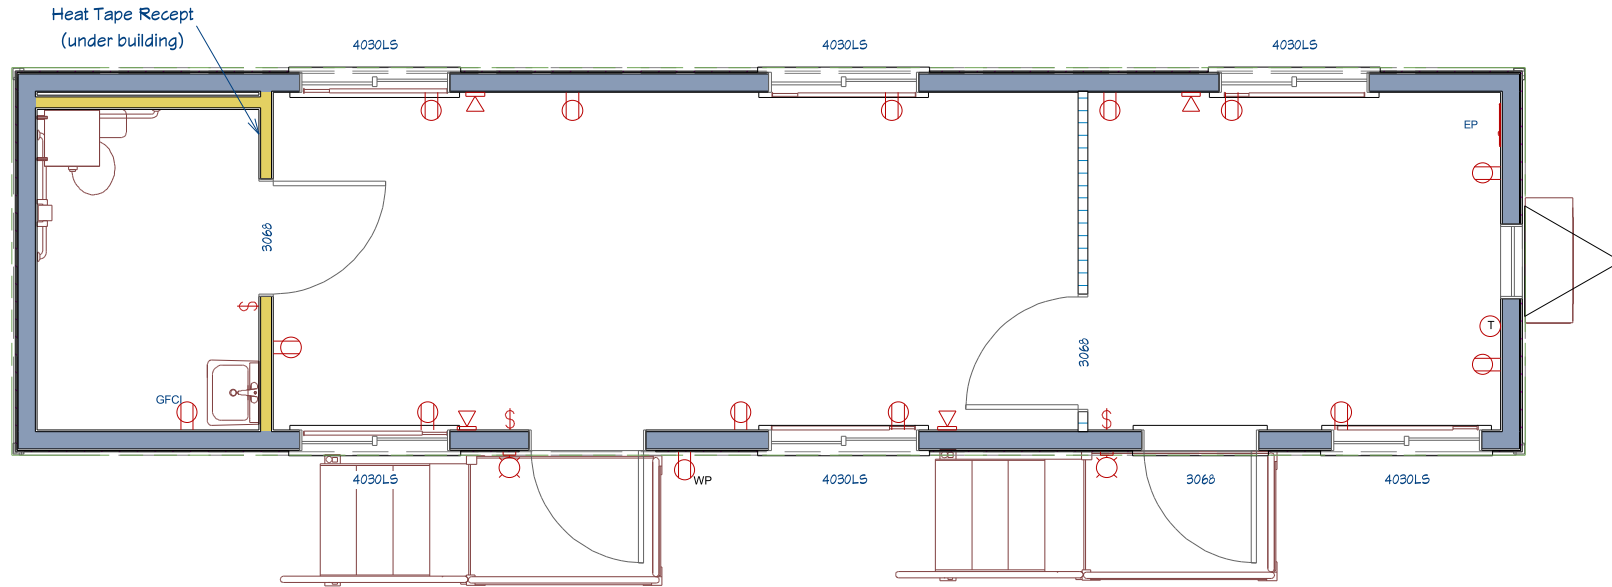

This drawing is the property of Pacific Mobile Structures, Inc. and may not be duplicated without approval. Actual features may vary due to available inventory.

LEGEND Panel Box Porch Light Thermostat Duplex Outlet Light Switch Empty data box Perm. Interior wall Temp. Interior wall

FEATURES

- Outrigger Chassis w/hitch
- VCT Flooring w/4" vinyl base
- Vinyl wrapped interior wall covering or wood paneling
- 8' suspended ceiling
- 2x4 troffer lights
- Endwall HVAC w/ducted supply Return air through wall
- White EPDM or galvanized rolled roof covering
- LP SmartPanel siding Grey siding / Blue trim
- 4030 Horizontal sliding windows
- 3068 Painted steel exterior doors w/closer, passage, and deadbolt
- 3068 Prefinished interior doors w/Timely frame and passage