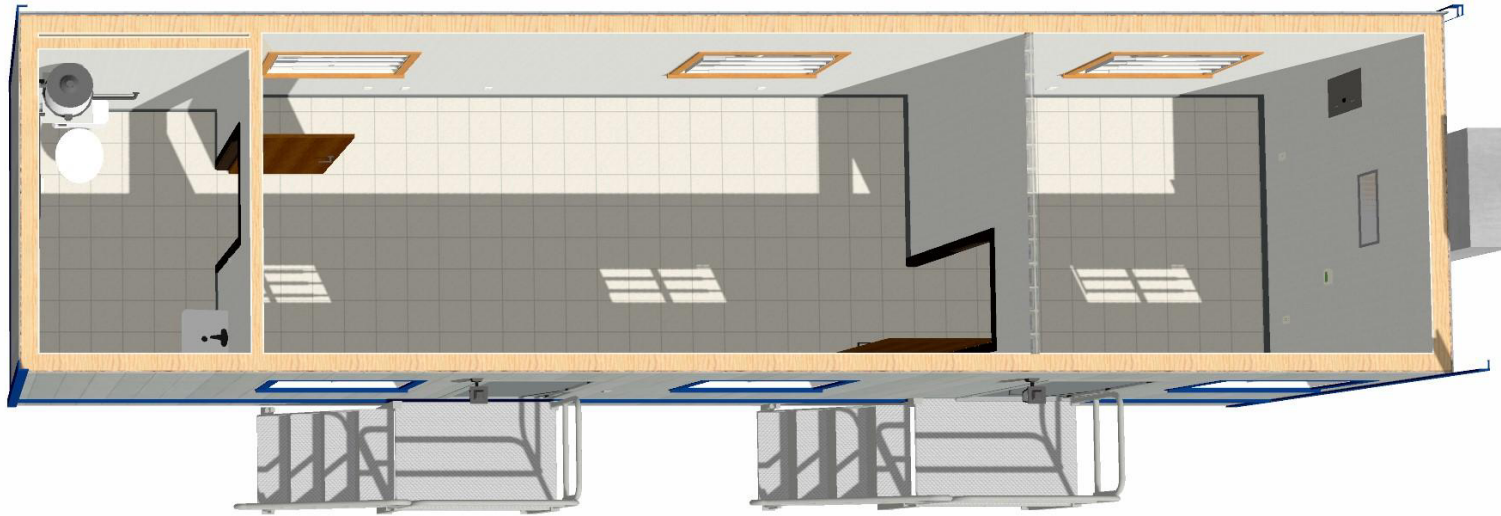

This drawing is the property of Pacific Mobile Structures, Inc. and may not be duplicated without approval. Actual features may vary due to available inventory.

Optional Skirting