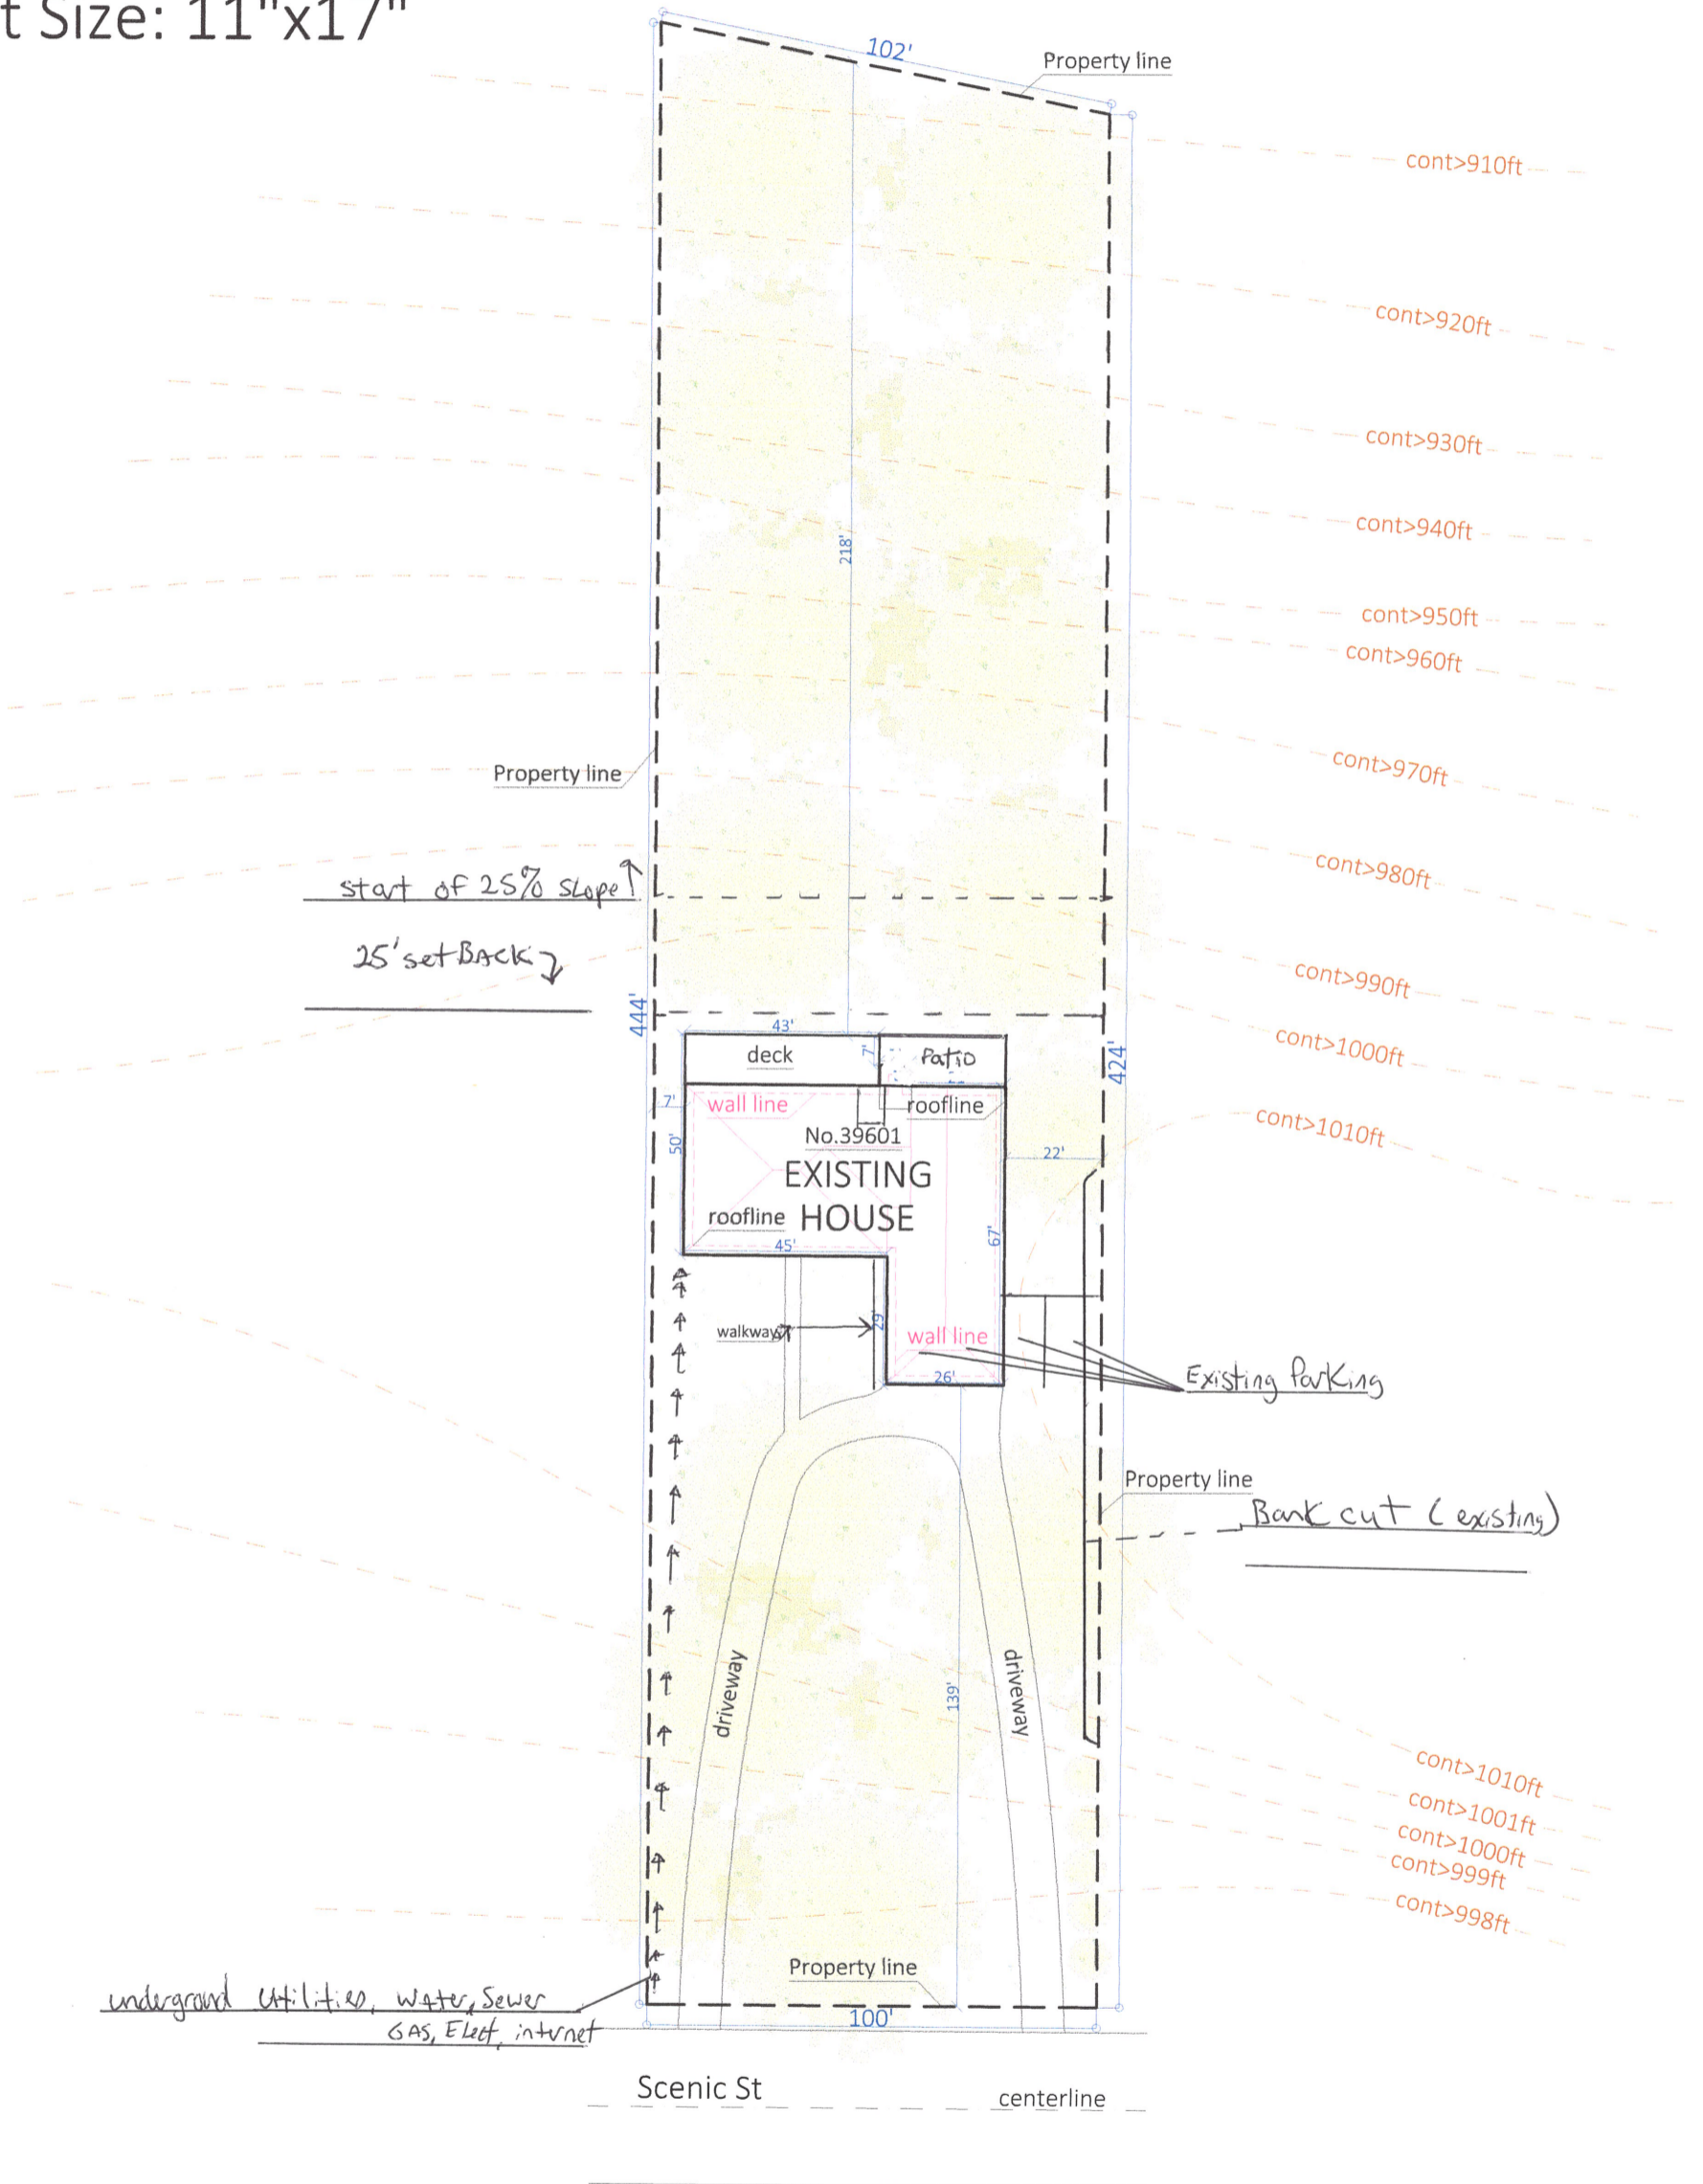

SITE PLAN #1

39601 Scenic St

Sandy, Oregon, 97055

Parcel ID: 24E13AB01700

Lot area: 1.00 Acres

Plot Size: 11"x17"

scale 1"=40'

Created by:

SITE PLAN #2

39601 Scenic St

Sandy, Oregon, 97055

Parcel ID: 24E13AB01700

Lot area: 1.00 Acres

Plot Size: 11"x17"

scale 1"=40'

Existing Trees

Number Next to Tree is approx Diameter
all Trees are Fir except [redacted]

Created by:

GETASITEPLAN.COM
WITH BEST QUALITY IN SHORT TIME

SITE PLAN #3

39601 Scenic St

Sandy, Oregon, 97055

Parcel ID: 24E13AB01700

Lot area: 1.00 Acres

Plot Size: 11"x17"

scale 1"=40'

Created by:

SITE PLAN # 4
 39601 Scenic St
 Sandy, Oregon, 97055
 Parcel ID: 24E13AB01700
 Lot area: 1.00 Acres
 Plot Size: 11"x17"

Created by: