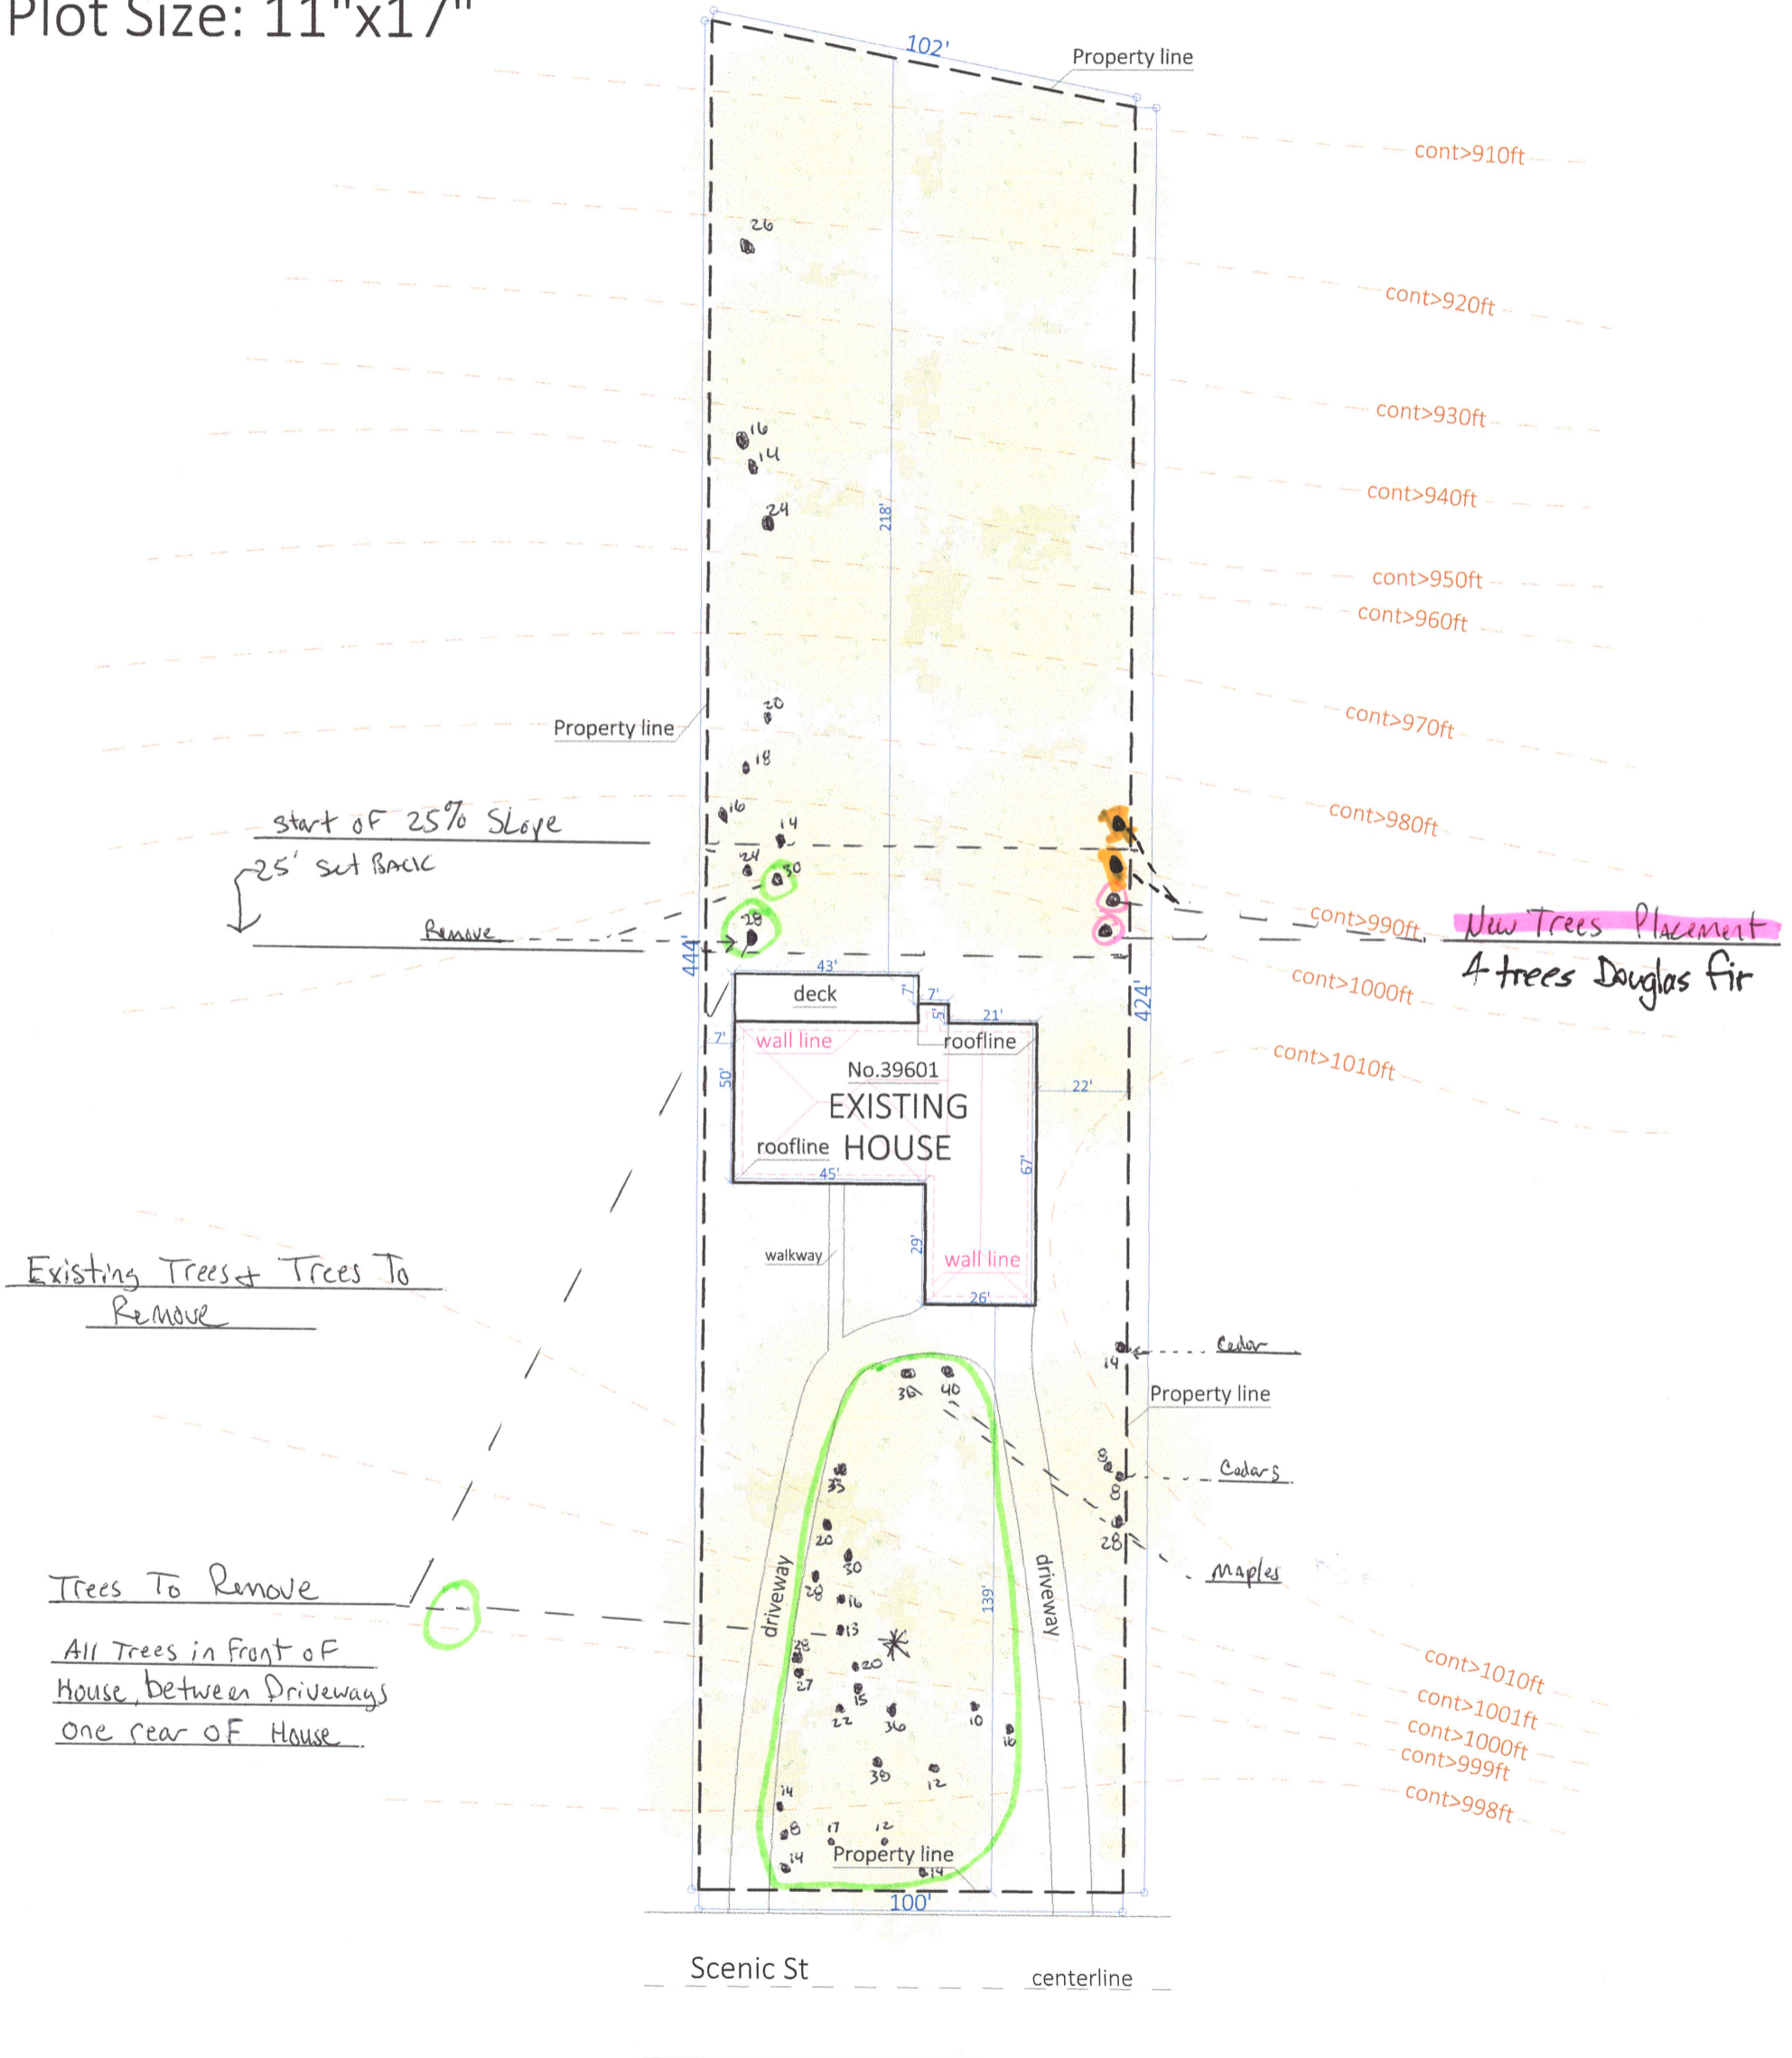

SITE PLAN #1

39601 Scenic St

Sandy, Oregon, 97055

Parcel ID: 24E13AB01700

Lot area: 1.00 Acres

Plot Size: 11"x17"

scale 1"=40'

Created by:

SITE PLAN #2

39601 Scenic St

Sandy, Oregon, 97055

Parcel ID: 24E13AB01700

Lot area: 1.00 Acres

Plot Size: 11"x17"

scale 1"=40'

Existing Trees

Number Next to Tree is approx Diameter
all Trees are Fir except [redacted]

Created by:

GETASITEPLAN.COM
WITH BEST QUALITY IN SHORT TIME

SITE PLAN #3

39601 Scenic St

Sandy, Oregon, 97055

Parcel ID: 24E13AB01700

Lot area: 1.00 Acres

Plot Size: 11"x17"

scale 1"=40'

Created by:

SITE PLAN # 4
 39601 Scenic St
 Sandy, Oregon, 97055
 Parcel ID: 24E13AB01700
 Lot area: 1.00 Acres
 Plot Size: 11"x17"

Created by: