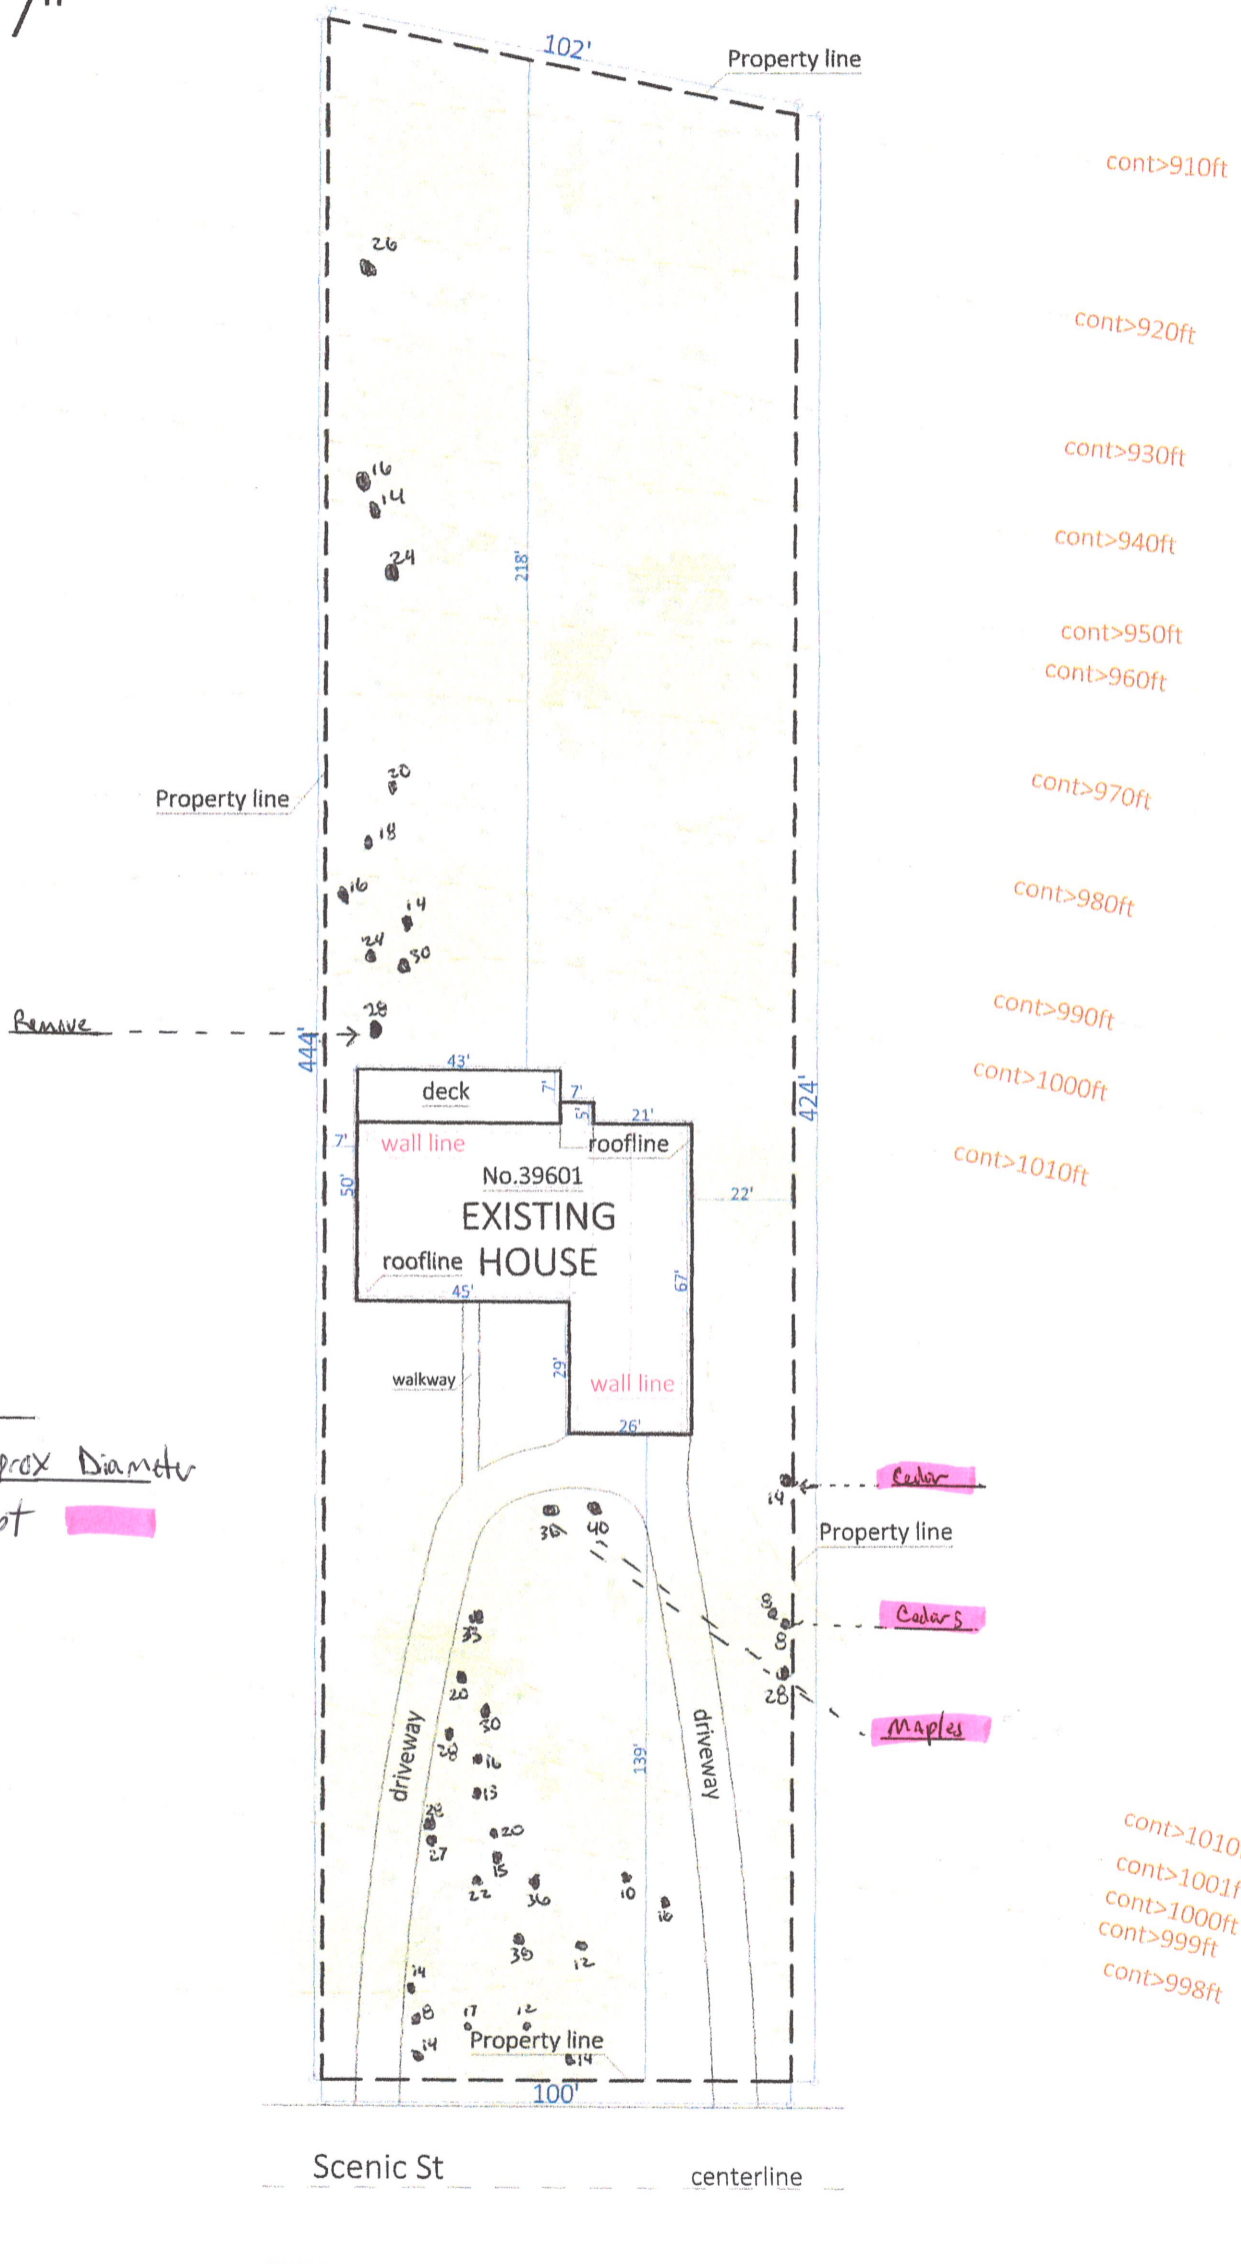

SITE PLAN #1

39601 Scenic St

Sandy, Oregon, 97055

Parcel ID: 24E13AB01700

Lot area: 1.00 Acres

Plot Size: 11"x17"

scale 1"=40'

Created by:

SITE PLAN #2

39601 Scenic St

Sandy, Oregon, 97055

Parcel ID: 24E13AB01700

Lot area: 1.00 Acres

Plot Size: 11"x17"

scale 1"=40'

Existing Trees

Number Next to Tree is approx Diameter
all Trees are Fir except [redacted]

Created by:

GETASITEPLAN.COM
WITH BEST QUALITY IN SHORT TIME

SITE PLAN #3

39601 Scenic St

Sandy, Oregon, 97055

Parcel ID: 24E13AB01700

Lot area: 1.00 Acres

Plot Size: 11"x17"

scale 1"=40'

Created by:

SITE PLAN # 4
 39601 Scenic St
 Sandy, Oregon, 97055
 Parcel ID: 24E13AB01700
 Lot area: 1.00 Acres
 Plot Size: 11"x17"

Created by: