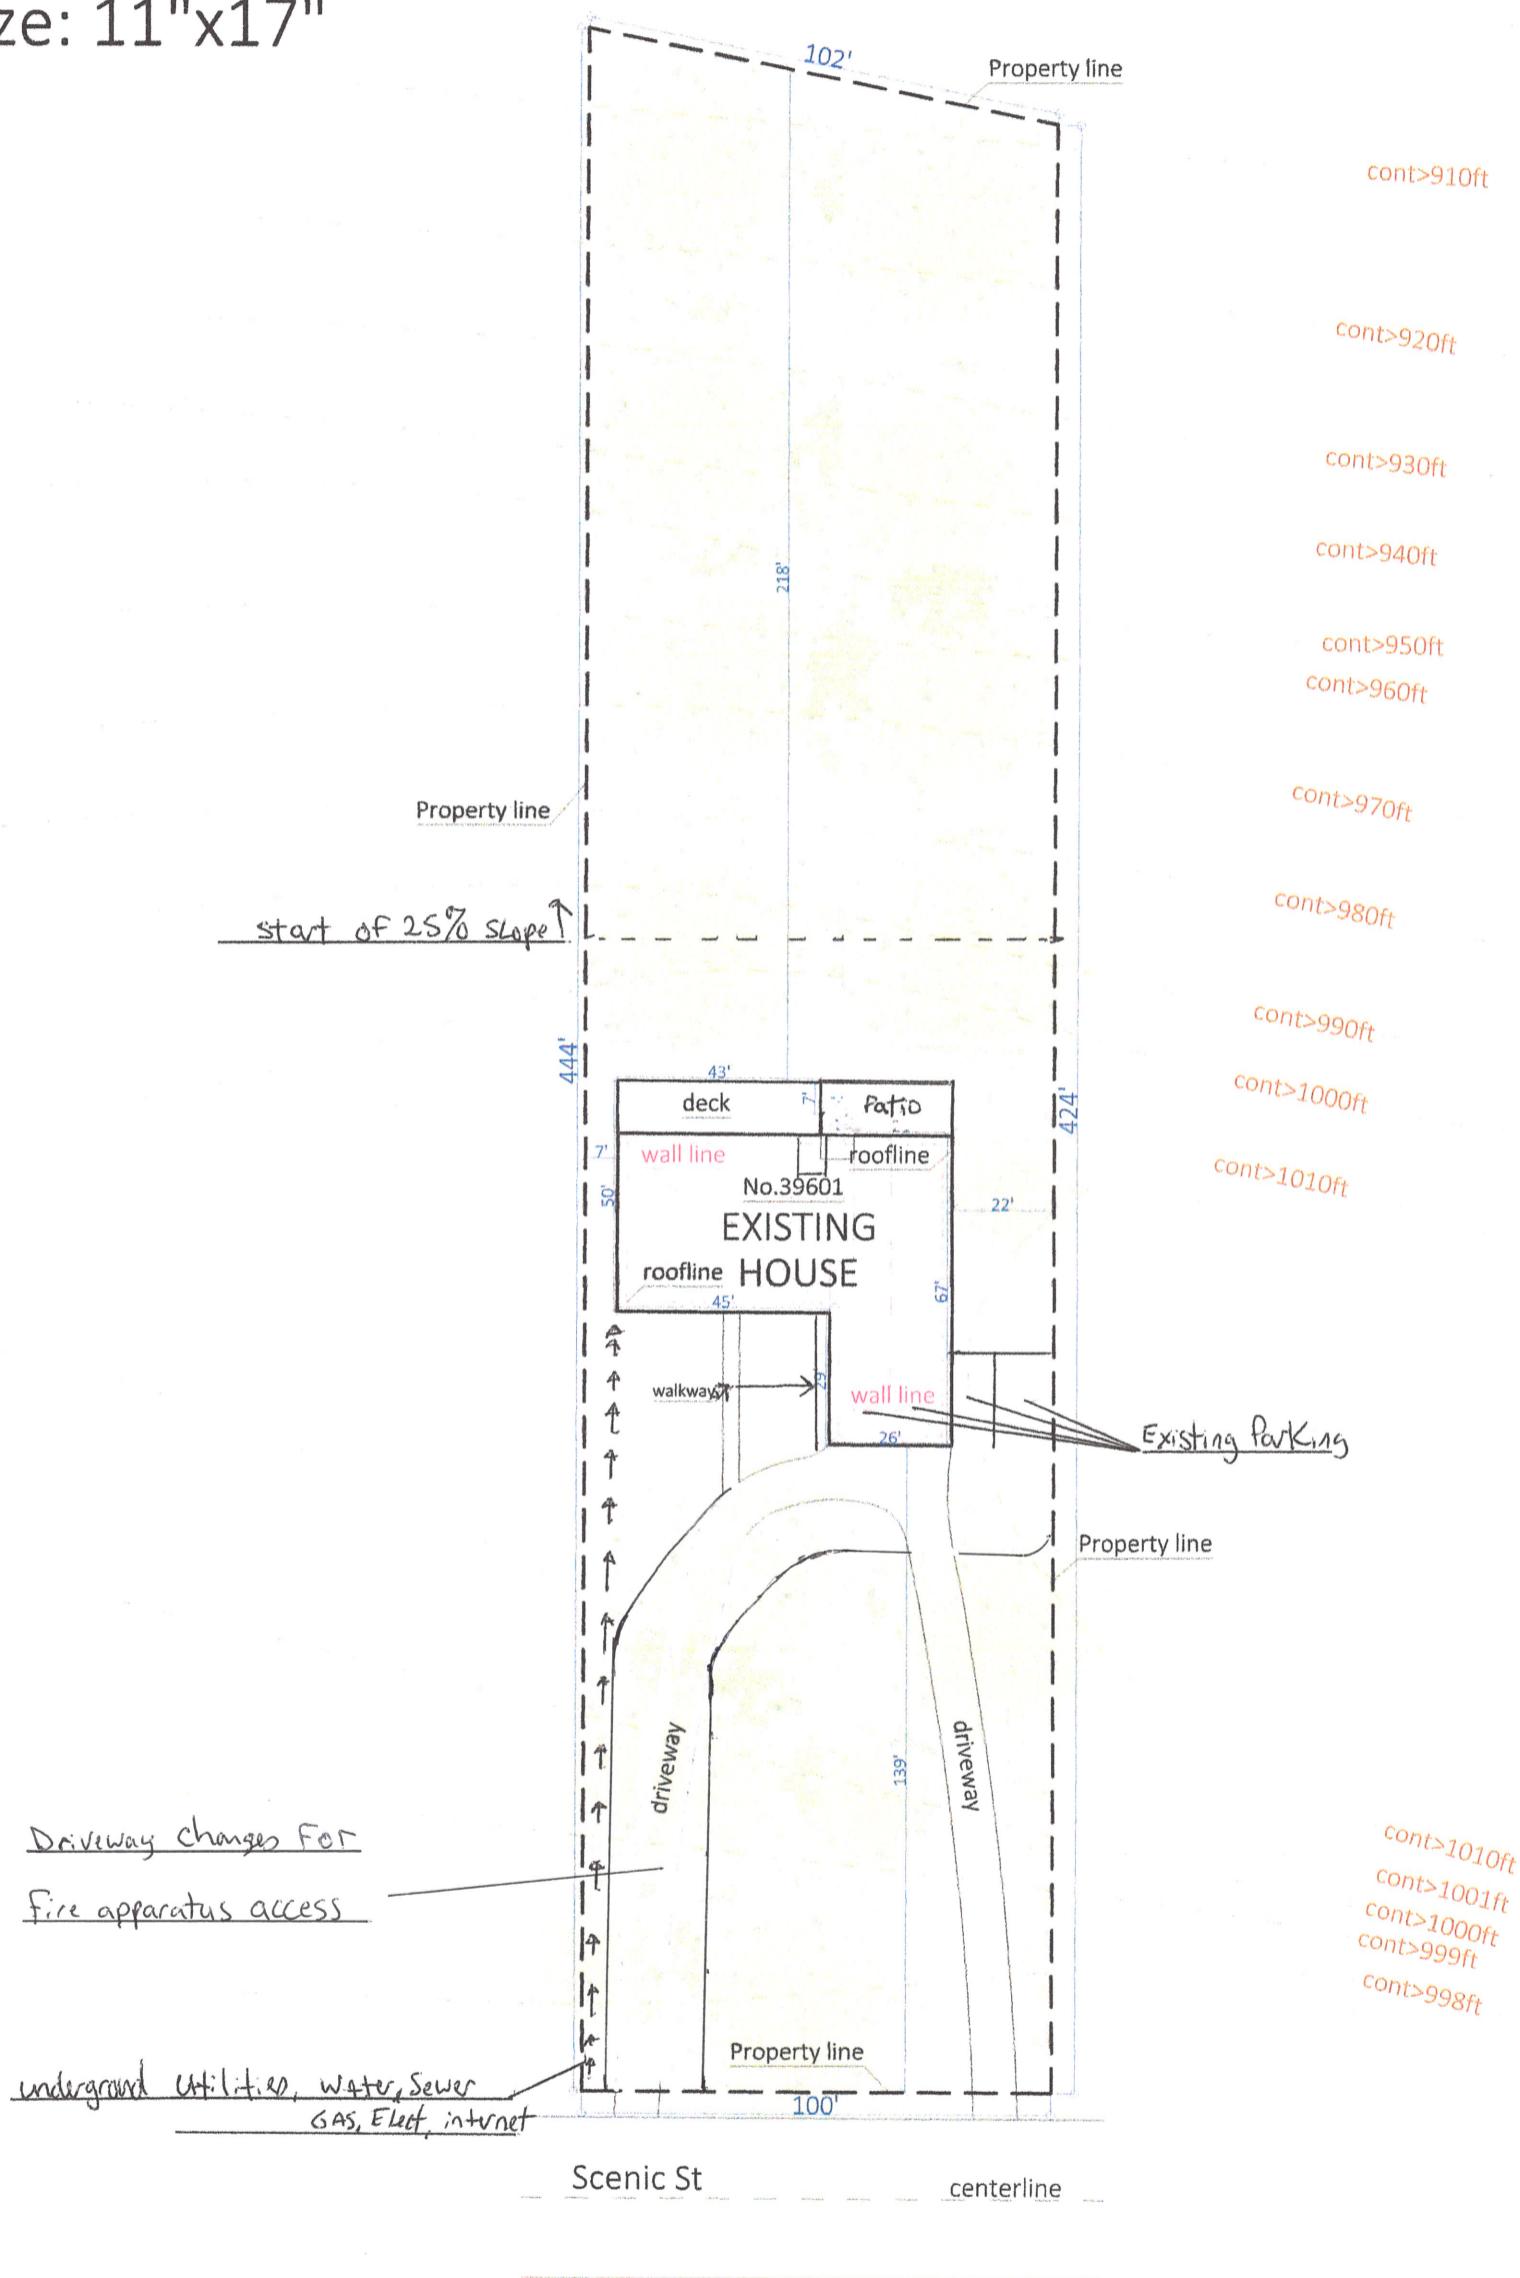

SITE PLAN #1

39601 Scenic St

Sandy, Oregon, 97055

Parcel ID: 24E13AB01700

Lot area: 1.00 Acres

Plot Size: 11"x17"

scale 1"=40'

Created by:

SITE PLAN #2

39601 Scenic St

Sandy, Oregon, 97055

Parcel ID: 24E13AB01700

Lot area: 1.00 Acres

Plot Size: 11"x17"

scale 1"=40'

Existing Trees

Number Next to Tree is approx Diameter
all Trees are Fir except [redacted]

Created by:

GETASITEPLAN.COM
WITH BEST QUALITY IN SHORT TIME

SITE PLAN #3

39601 Scenic St

Sandy, Oregon, 97055

Parcel ID: 24E13AB01700

Lot area: 1.00 Acres

Plot Size: 11"x17"

scale 1"=40'

Created by:

SITE PLAN # 4
 39601 Scenic St
 Sandy, Oregon, 97055
 Parcel ID: 24E13AB01700
 Lot area: 1.00 Acres
 Plot Size: 11"x17"

Created by: