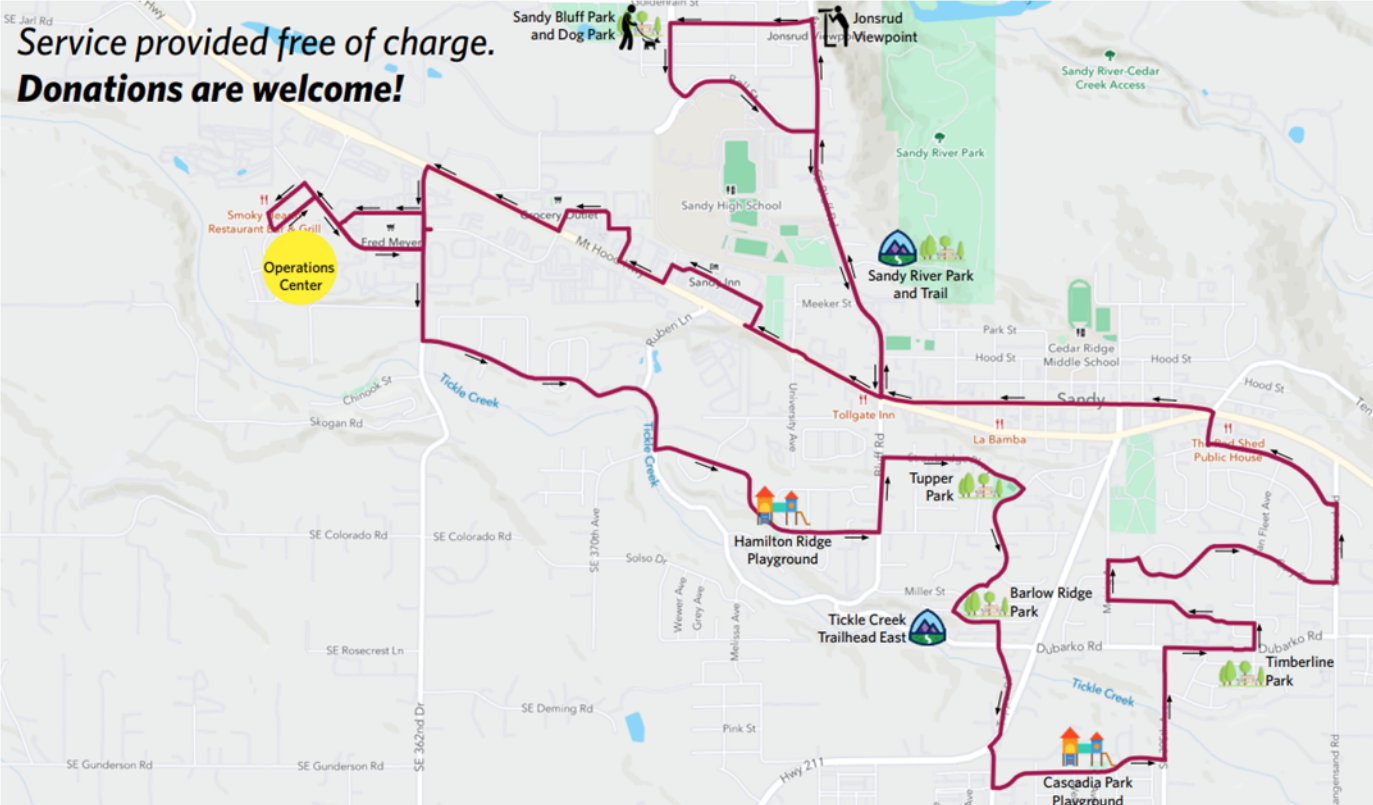

SAM has a new & improved Shopper Shuttle Route!! We now offer 6 runs and a Saturday Shopper Shuttle!!! Same great service with an additional run and an additional day.

Beginning August 14th

Monday—Saturday

12:30 pm—3:20 pm

4:00 pm—4:50 pm

5:30 pm—7:20 pm

2 NEW STOPS

The new route begins at the Operations Center, 16610 Champion Way and ends at the Sandy Cinema!!!

OPS Center Sandy Hts Cascadia Park Evans St Gary McCormick Cedar Ridge Sandy HS Safeway Sandy Mkt Fred Meyer Cinema

| | | | | | | | | | | | |
|-------|-------|-------|-------|-------|-------|------|------|------|------|------|------|
| 12:30 | 12:35 | 12:43 | 12:47 | 12:51 | 12:54 | 1:01 | 1:08 | 1:14 | 1:16 | 1:18 | 1:20 |
| 1:30 | 1:35 | 1:43 | 1:47 | 1:51 | 1:54 | 2:01 | 2:08 | 2:14 | 2:16 | 2:18 | 2:20 |
| 2:30 | 2:35 | 2:43 | 2:47 | 2:51 | 2:54 | 3:01 | 3:08 | 3:14 | 3:16 | 3:18 | 3:20 |
| 4:00 | 4:05 | 4:13 | 4:17 | 4:21 | 4:24 | 4:31 | 4:38 | 4:44 | 4:46 | 4:48 | 4:50 |
| 5:30 | 5:35 | 5:43 | 5:47 | 5:51 | 5:54 | 6:01 | 6:08 | 6:14 | 6:16 | 6:18 | 6:20 |
| 6:30 | 6:35 | 6:43 | 6:47 | 6:51 | 6:54 | 7:01 | 7:08 | 7:14 | 7:16 | 7:18 | 7:20 |