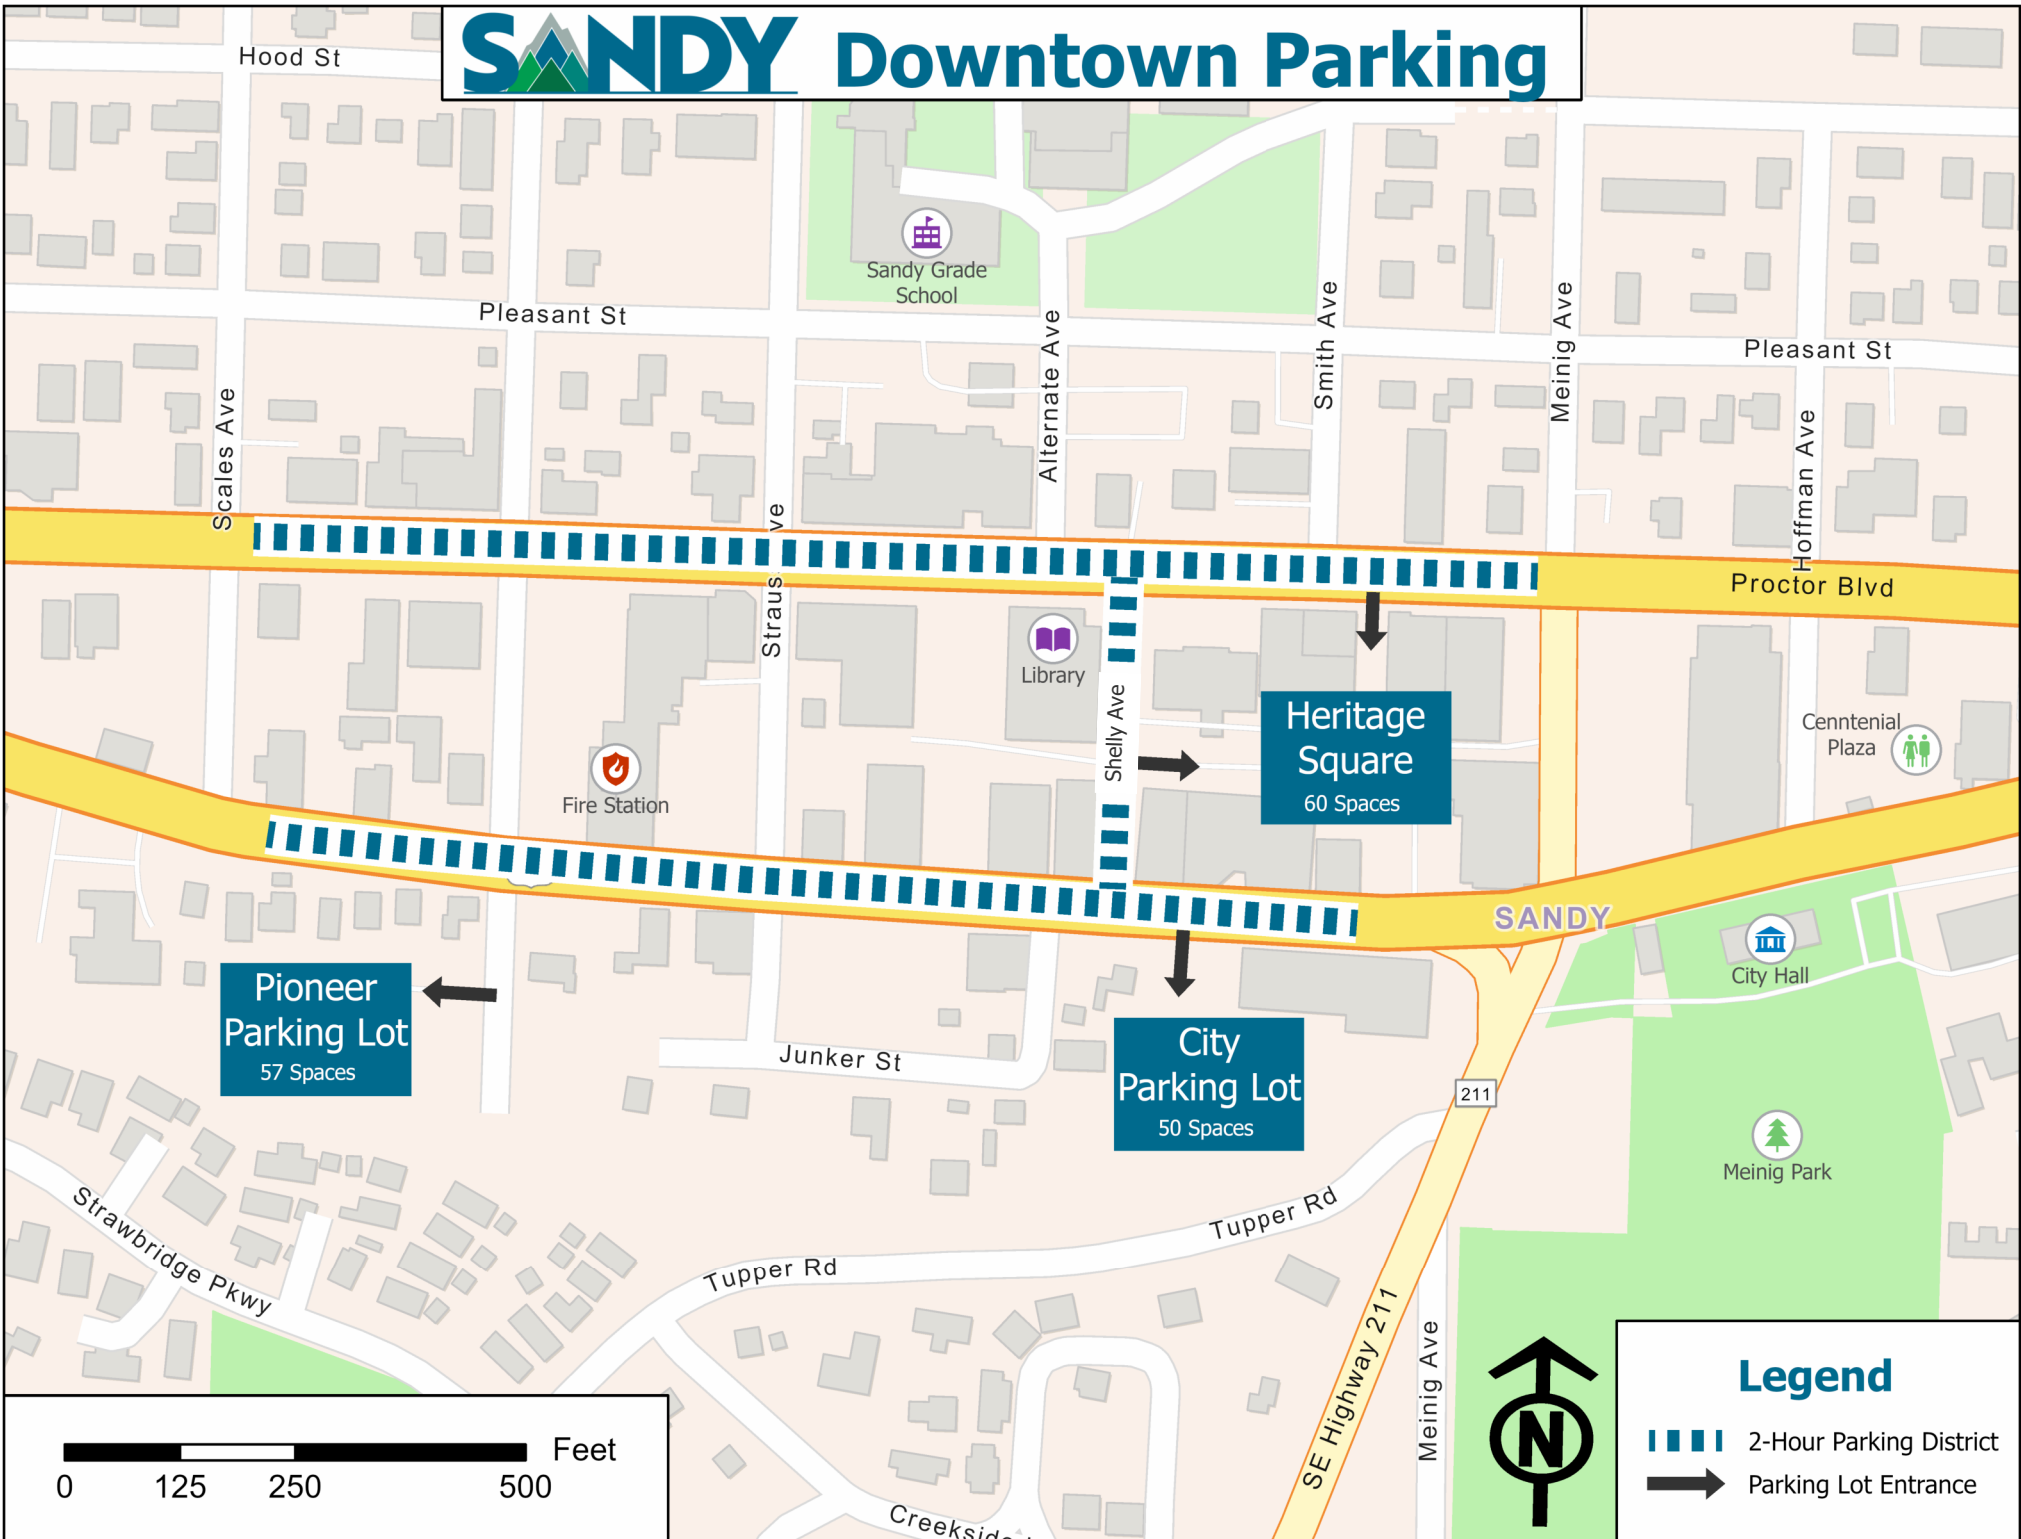

SANDY Downtown Parking

Hood St

SANDY Downtown Parking

Sandy Grade School

Pleasant St

Alternate Ave

Smith Ave

Meinig Ave

Pleasant St

Scales Ave

Straus Ave

Library

Shelly Ave

Heritage Square
60 Spaces

Centennial Plaza

Fire Station

City Hall

Pioneer Parking Lot
57 Spaces

City Parking Lot
50 Spaces

Junker St

211

Meinig Park

Strawbridge Pkwy

Tupper Rd

Tupper Rd

SE Highway 211

Meinig Ave

0 125 250 500 Feet

Legend

- 2-Hour Parking District
- Parking Lot Entrance