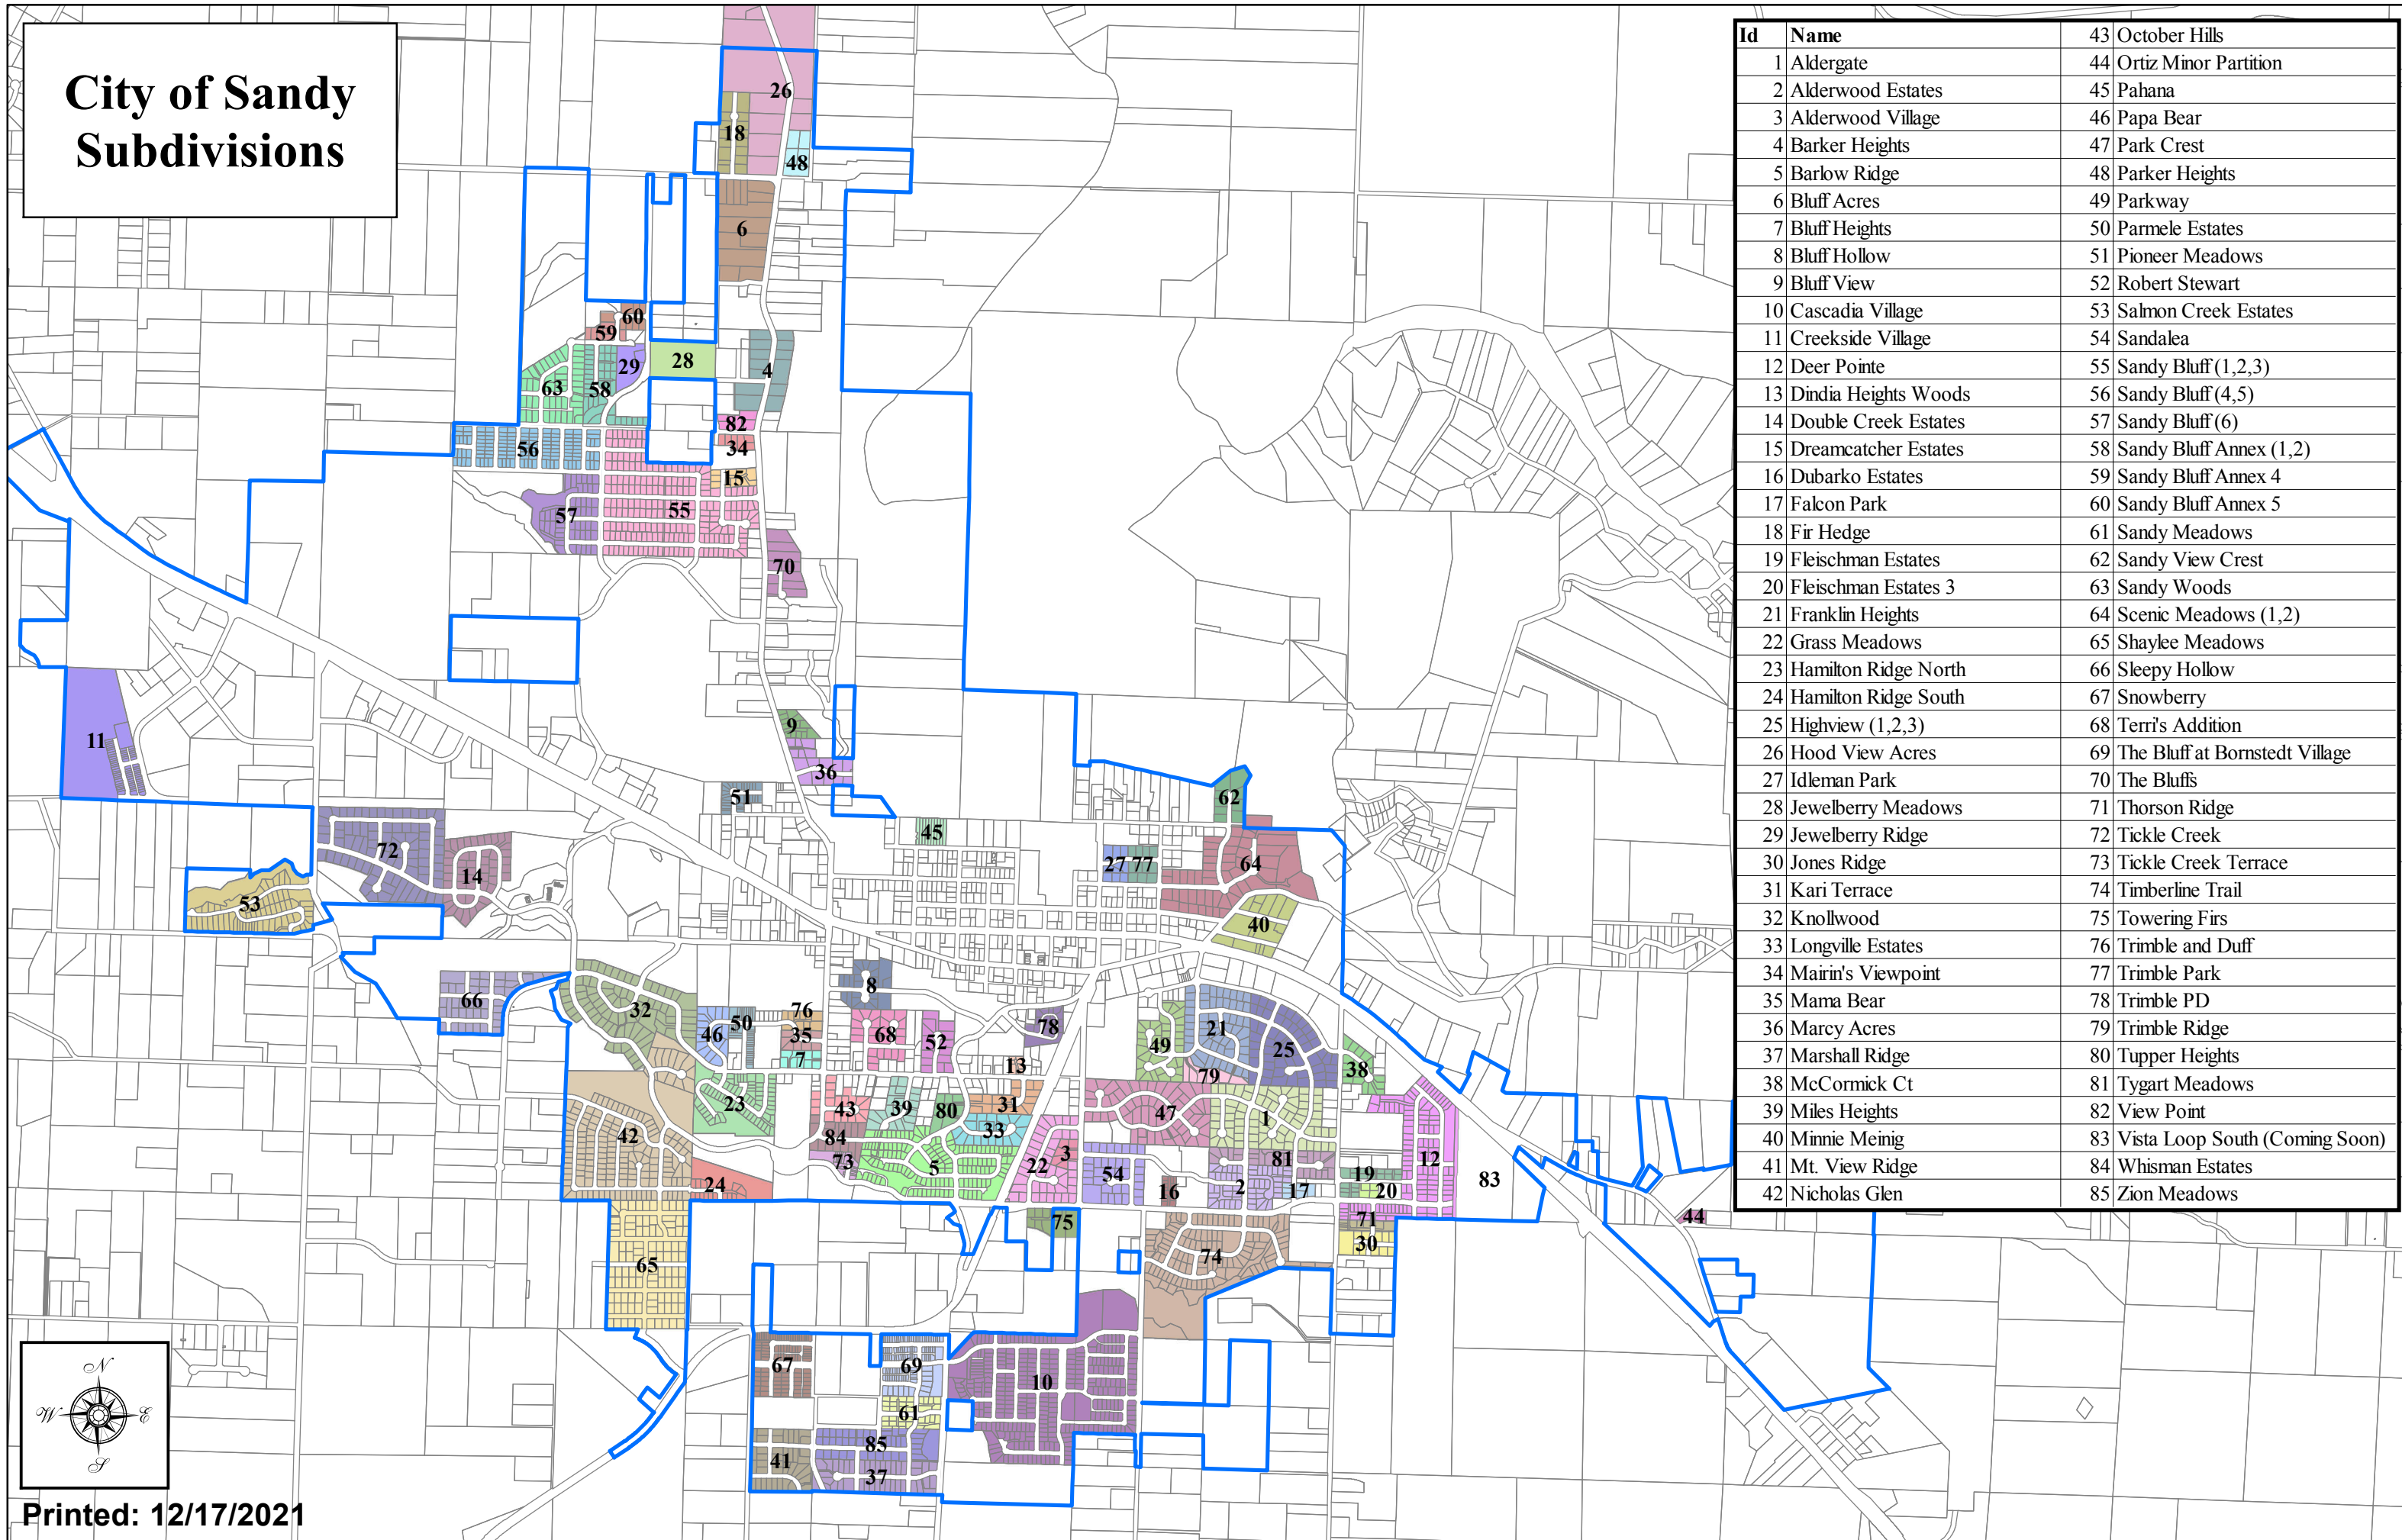

# City of Sandy Subdivisions

Id	Name
1	Aldergate
2	Alderwood Estates
3	Alderwood Village
4	Barker Heights
5	Barlow Ridge
6	Bluff Acres
7	Bluff Heights
8	Bluff Hollow
9	Bluff View
10	Cascadia Village
11	Creekside Village
12	Deer Pointe
13	Dindia Heights Woods
14	Double Creek Estates
15	Dreamcatcher Estates
16	Dubarko Estates
17	Falcon Park
18	Fir Hedge
19	Fleischman Estates
20	Fleischman Estates 3
21	Franklin Heights
22	Grass Meadows
23	Hamilton Ridge North
24	Hamilton Ridge South
25	Highview (1,2,3)
26	Hood View Acres
27	Idleman Park
28	Jewelberry Meadows
29	Jewelberry Ridge
30	Jones Ridge
31	Kari Terrace
32	Knollwood
33	Longville Estates
34	Mairin's Viewpoint
35	Mama Bear
36	Marcy Acres
37	Marshall Ridge
38	McCormick Ct
39	Miles Heights
40	Minnie Meinig
41	Mt. View Ridge
42	Nicholas Glen
43	October Hills
44	Ortiz Minor Partition
45	Pahana
46	Papa Bear
47	Park Crest
48	Parker Heights
49	Parkway
50	Parmele Estates
51	Pioneer Meadows
52	Robert Stewart
53	Salmon Creek Estates
54	Sandalea
55	Sandy Bluff (1,2,3)
56	Sandy Bluff (4,5)
57	Sandy Bluff (6)
58	Sandy Bluff Annex (1,2)
59	Sandy Bluff Annex 4
60	Sandy Bluff Annex 5
61	Sandy Meadows
62	Sandy View Crest
63	Sandy Woods
64	Scenic Meadows (1,2)
65	Shaylee Meadows
66	Sleepy Hollow
67	Snowberry
68	Terri's Addition
69	The Bluff at Bornstedt Village
70	The Bluffs
71	Thorson Ridge
72	Tickle Creek
73	Tickle Creek Terrace
74	Timberline Trail
75	Towering Firs
76	Trimble and Duff
77	Trimble Park
78	Trimble PD
79	Trimble Ridge
80	Tupper Heights
81	Tygart Meadows
82	View Point
83	Vista Loop South (Coming Soon)
84	Whisman Estates
85	Zion Meadows