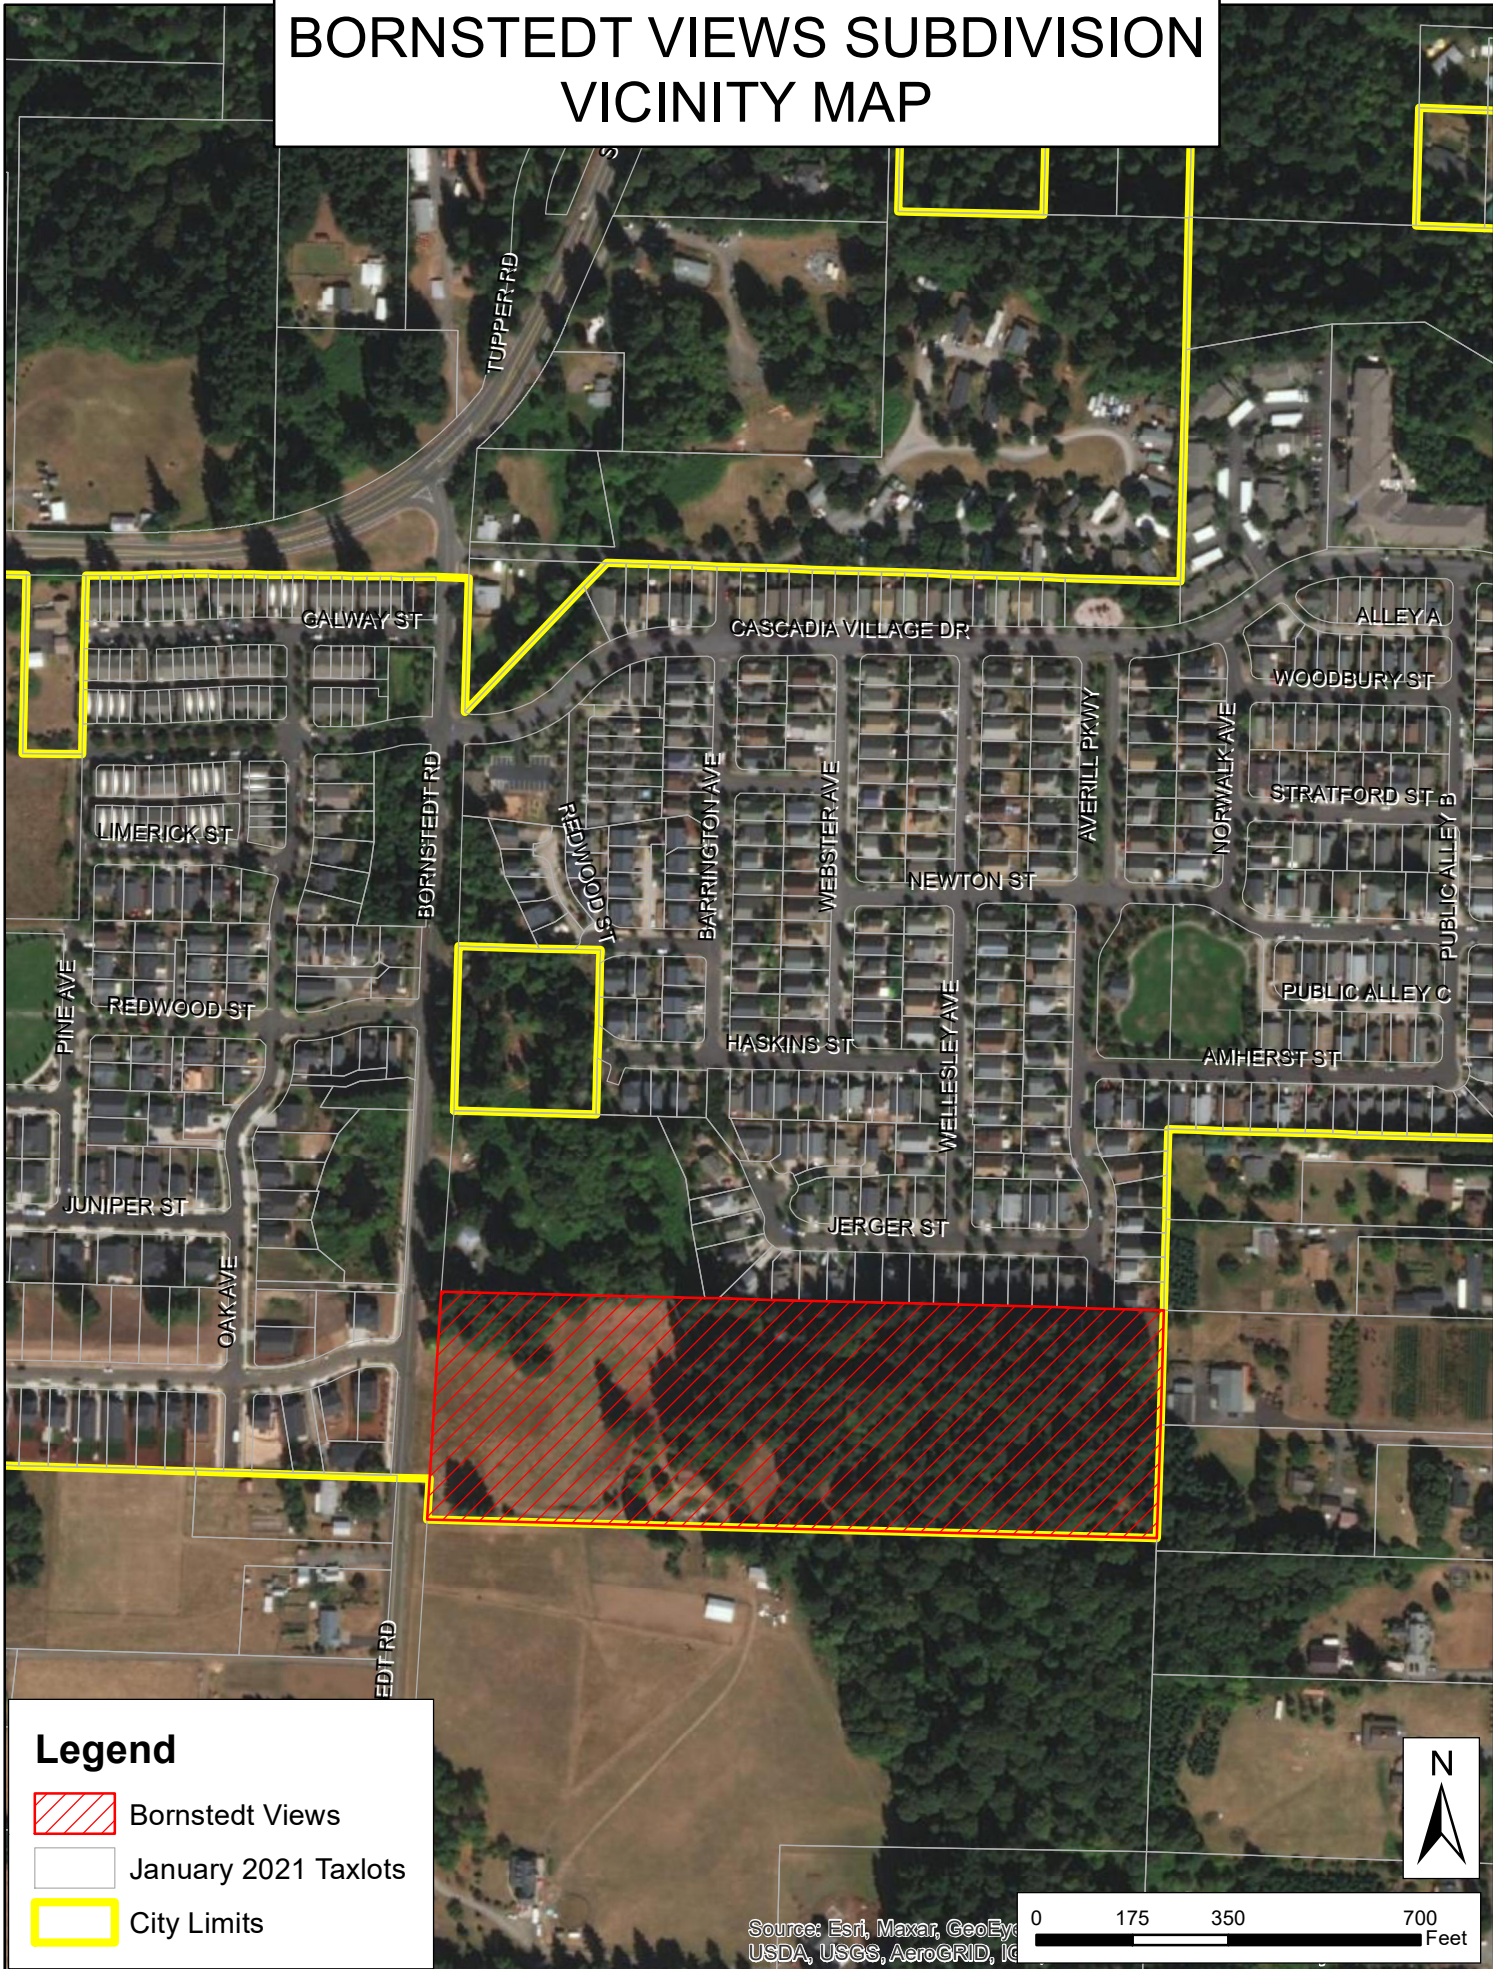

BORNSTEDT VIEWS SUBDIVISION VICINITY MAP

Legend

-  Bornstedt Views
-  January 2021 Taxlots
-  City Limits

0 175 350 700 Feet

Source: Esri, Maxar, GeoEye, USDA, USGS, AeroGRID, IGN